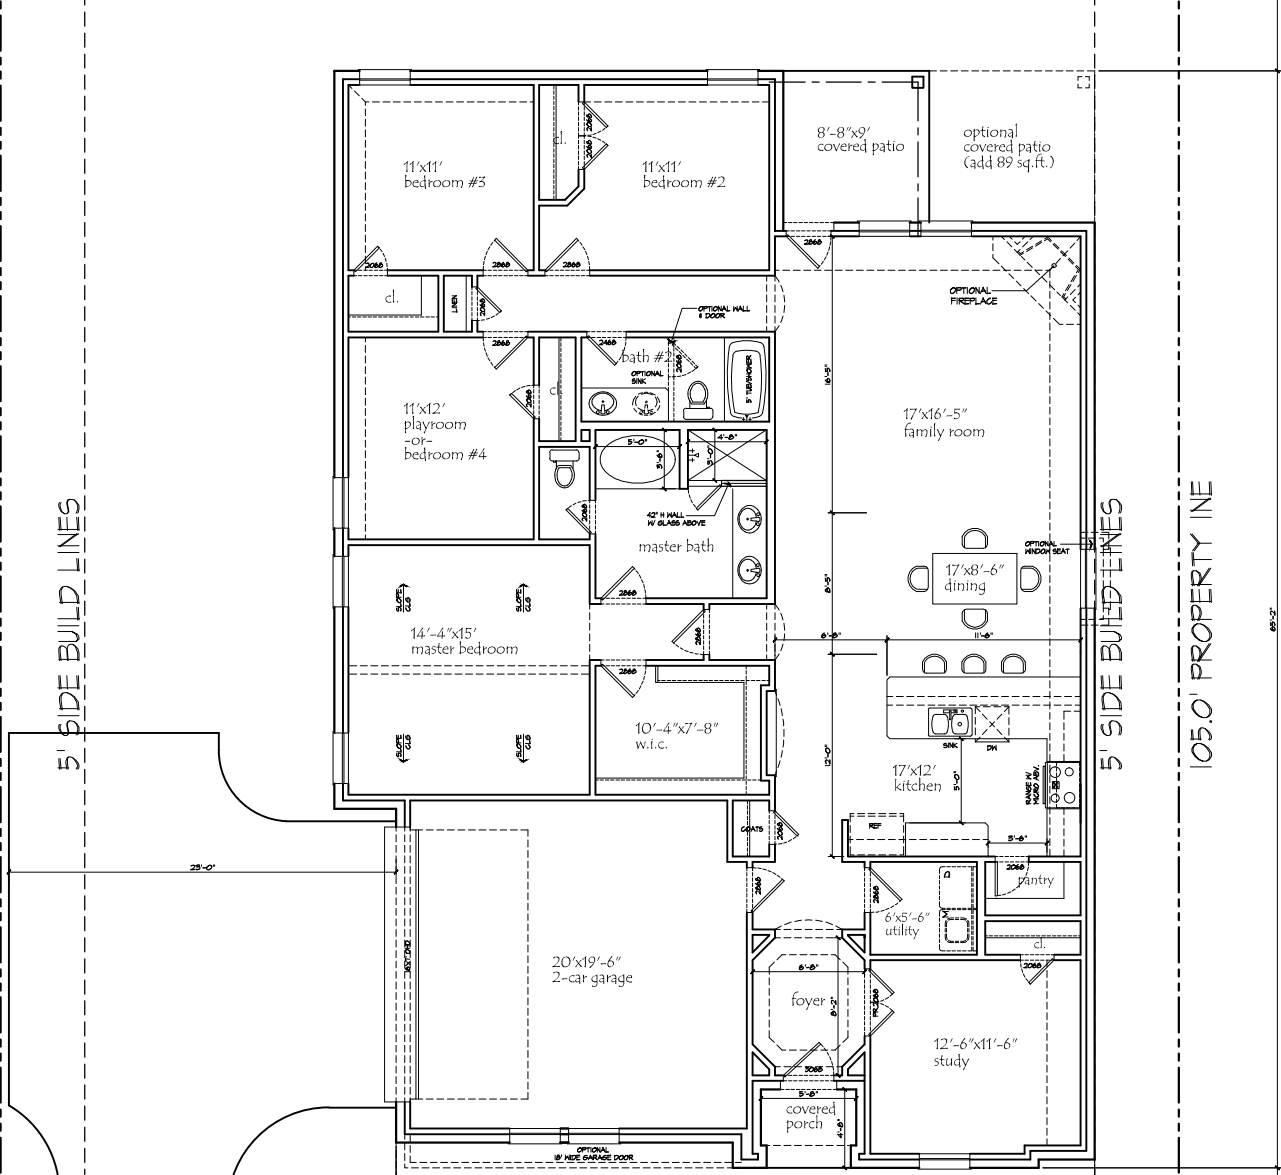

70' PROPERTY LINE

2200 plan

15' REAR BUILD LINE

105.0' PROPERTY LINE

5' SIDE BUILD LINES

5' SIDE BUILD LINES

105.0' PROPERTY LINE

20' FRONT BUILD LINE

70' PROPERTY LINE

29'-0"

41'-6"

5'-0"

89'-2"

29'-4"

8'-1"