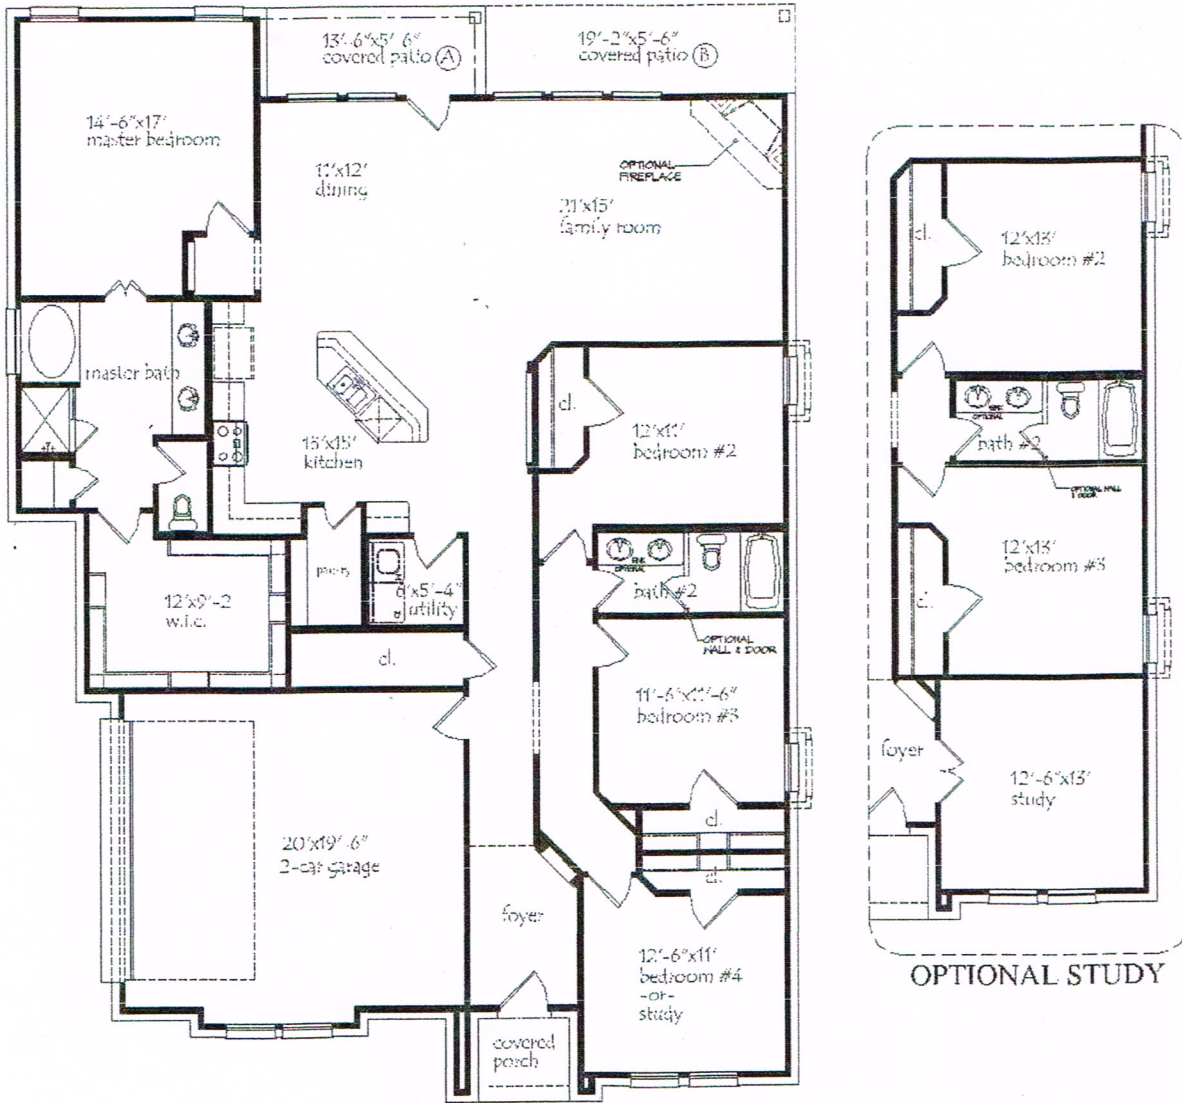

**Patricia Plan**  
 1 story  
 2318 S.F. - A/C  
 48'-10" wide x 68' deep

**FLOOR PLAN**

**OPTIONAL STUDY**